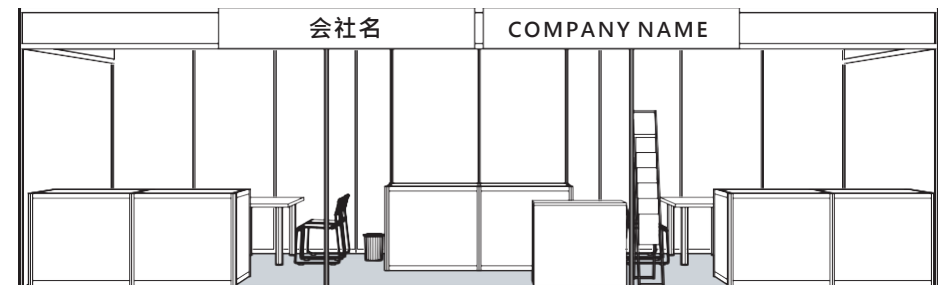

Packaged Booth Rental Fee:

■ Dates: March 13 (Wed) – 15 (Fri), 2024 ■ Venue: INTEX Osaka, Japan ■ Organised by: RX Japan Ltd.

1.5 booth (9m width x 3m depth = 27sqm)

Booth Type A

	Special Discount Price	Regular Price
Raw space	JPY 1,440,000	JPY 1,500,000
Rental Display	JPY 870,000	JPY 870,000
Total	JPY 2,280,000	JPY 2,370,000
Total (including 10% tax)	JPY 2,508,000 (USD 18,604)	JPY 2,607,000 (USD 19,339)

Packaged Booth <Booth Type A> Includes:

- Back & Side Walls
- Fascia Board
- Carpet
- 3 Display Tables
- 2 Meeting Tables & 8 Chairs
- 1 Reception Counter & 1 Counter Chair
- 2 Catalogue Stand
- 1 Dustbin
- 15 Spotlights (100W)
- 3 Outlets
- Power Supply up to 3KW

Booth Type B

	Special Discount Price	Regular Price
Raw space	JPY 1,440,000	JPY 1,500,000
Rental Display	JPY 660,000	JPY 660,000
Total	JPY 2,100,000	JPY 2,160,000
Total (including 10% tax)	JPY 2,310,000 (USD 17,136)	JPY 2,376,000 (USD 17,626)

Packaged Booth <Booth Type B> Includes:

- Back & Side Walls
- Fascia Board
- Carpet
- 1 Display Table
- 2 Meeting Tables & 8 Chairs
- 1 Reception Counter & 1 Folding Chair
- 1 Catalogue Stand
- 1Dustbin
- 2 Spotlights (100W)
- 4 Fluorescent Lamps
- 2 Outlets
- Power Supply up to 2KW

Note The prices quoted in USD are for your reference only. For your reference only, exchange rate (USD 1 = JPY 135) is as of 2023.02.24.

Corner charge is JPY 50,000 per corner. Exhibitor Directory Listing Fee (JPY 30,000/Company) will be charged. **10% Consumption Tax will be added to the total price.**