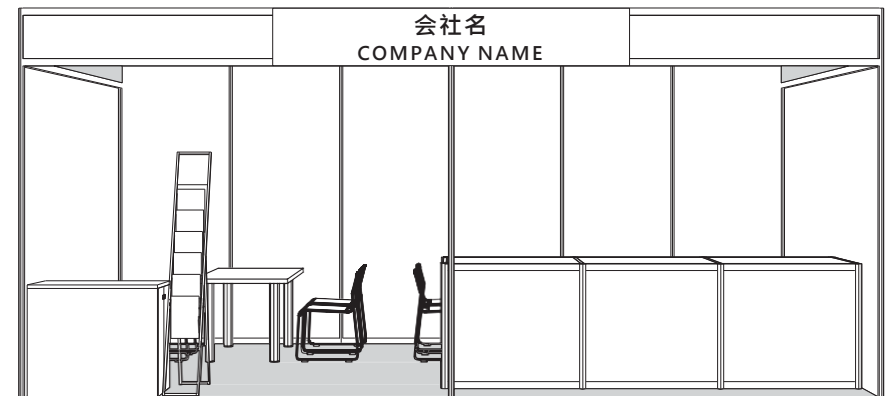

Packaged Booth Rental Fee:

■ Dates: March 13 (Wed) – 15 (Fri), 2024 ■ Venue: INTEX Osaka, Japan ■ Organised by: RX Japan Ltd.

1 booth (6m width x 3m depth = 18sqm)

Booth Type A

	Special Discount Price	Regular Price
Raw space	JPY 960,000	JPY 1,000,000
Rental Display	JPY 580,000	JPY 580,000
Total	JPY 1,540,000	JPY 1,580,000
Total (including 10% tax)	JPY 1,694,000 (USD 12,566)	JPY 1,738,000 (USD 12,892)

Packaged Booth <Booth Type A> Includes:

- Back & Side Walls
- Fascia Board
- Carpet
- 2 Display Tables
- 2 Meeting Tables & 8 Chairs
- 1 Reception Counter & 1 Counter Chair
- 1 Catalogue Stand
- 1 Dustbin
- 10 Spotlights (100W)
- 2 Outlets
- Power Supply to 2KW

Booth Type B

	Special Discount Price	Regular Price
Raw space	JPY 960,000	JPY 1,000,000
Rental Display	JPY 440,000	JPY 440,000
Total	JPY 1,400,000	JPY 1,440,000
Total (including 10% tax)	JPY 1,540,000 (USD 11,424)	JPY 1,584,000 (USD 11,750)

Packaged Booth <Booth Type B> Includes:

- Back & Side Walls
- Fascia Board
- Carpet
- 1 Display Table
- 2 Meeting Tables & 8 Chairs
- 1 Reception Counter & 1 Folding Chair
- 1 Catalogue Stand
- 1 Dustbin
- 2 Spotlights (100W)
- 4 Fluorescent Lamps
- 2 Outlets
- Power Supply to 2KW

Note The prices quoted in USD are for your reference only. For your reference only, exchange rate (USD 1 = JPY 135) is as of 2023.02.24.

Corner charge is JPY 50,000 per corner. Exhibitor Directory Listing Fee (JPY 30,000/Company) will be charged. **10% Consumption Tax will be added to the total price.**