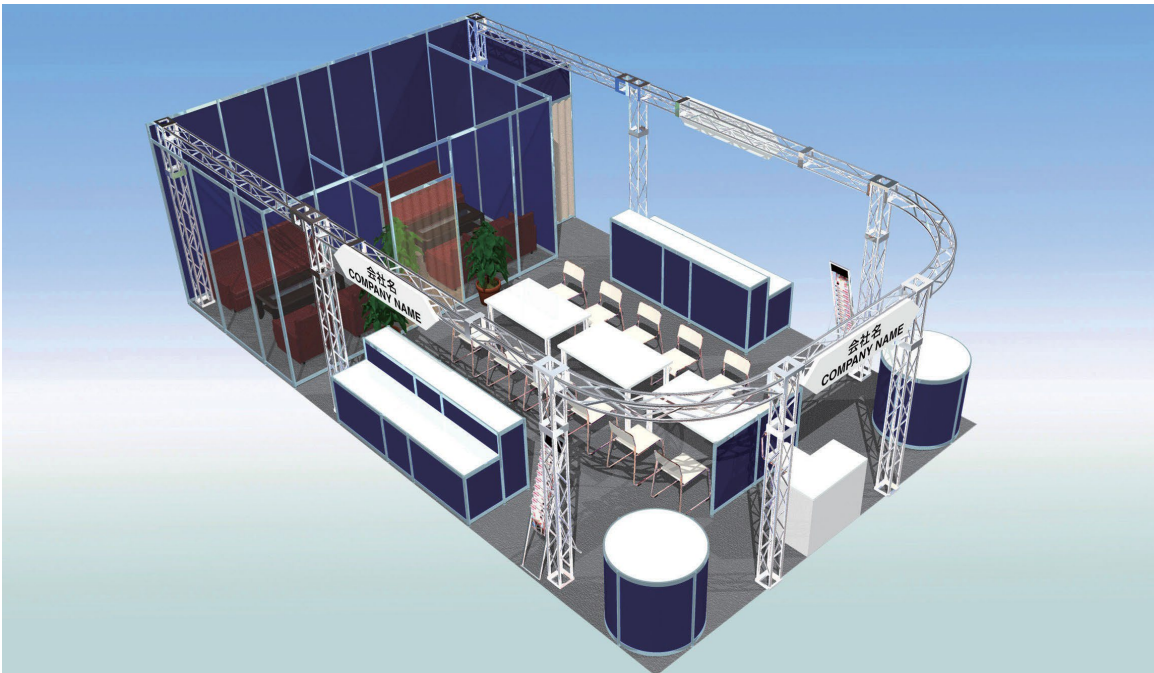

Packaged Booth Rental Fee:

■ Dates: March 13 (Wed) – 15 (Fri), 2024 ■ Venue: INTEX Osaka, Japan ■ Organised by: RX Japan Ltd.

3 booths (6m width x 9m depth = 54sqm)

Booth Type A

	Special Discount Price	Regular Price
Raw space	JPY 2,880,000	JPY 3,000,000
Rental Display	JPY 1,740,000	JPY 1,740,000
Total	JPY 4,620,000	JPY 4,740,000
Total (including 10% tax)	JPY 5,082,000 (USD 37,699)	JPY 5,214,000 (USD 38,678)

Packaged Booth <Booth Type A> Includes:

- Back & Side Walls
- Fascia Board
- Carpet
- 4 Display Tables
- 5 Meeting tables, 12 Chairs & 2 Couches
- 1 Reception Counter & 1 Counter Chair
- 2 Catalogue Stand
- 1 Dustbin
- 2 Plants
- 30 Spotlights (100W)
- 6 Outlets
- Power Supply to 6KW

■ Dates: March 13 (Wed) – 15 (Fri), 2024 ■ Venue: INTEX Osaka, Japan ■ Organised by: RX Japan Ltd.

2 booths (6m width x 6m depth = 36sqm)

Booth Type A

	Special Discount Price	Regular Price
Raw space	JPY 1,920,000	JPY 2,000,000
Rental Display	JPY 1,160,000	JPY 1,160,000
Total	JPY 3,080,000	JPY 3,160,000
Total (including 10% tax)	JPY 3,388,000 (USD 25,132)	JPY 3,476,000 (USD 25,785)

Packaged Booth <Booth Type A> Includes:

- Back & Side Walls
- Fascia Board
- Carpet
- 4 Display Tables
- 3 Meeting Tables & 12 Chairs
- 1 Reception Counter & 1 Counter Chair
- 1 Catalogue Stand
- 1 Dustbin
- 4 Plants
- 20 Spotlights (100W)
- 4 Outlets
- Power Supply to 4KW