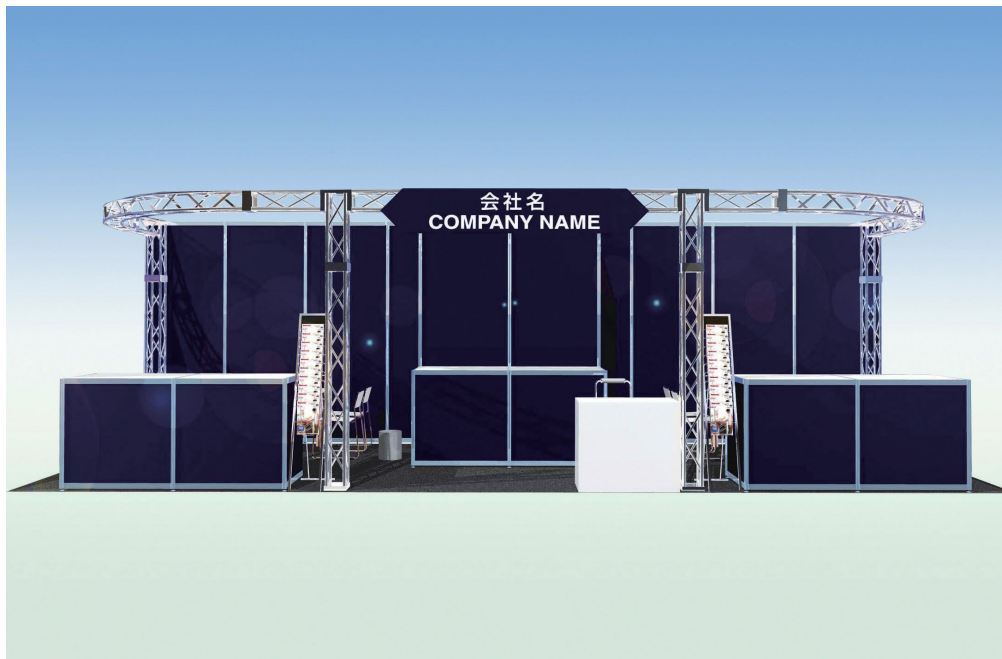

Packaged Booth Rental Fee:

■ Dates: March 13 (Wed) – 15 (Fri), 2024 ■ Venue: INTEX Osaka, Japan ■ Organised by: RX Japan Ltd.

1.5 booth (9m width x 3m depth = 27sqm)

Booth Type A

	Special Discount Price	Regular Price
Raw space	JPY 1,440,000	JPY 1,500,000
Rental Display	JPY 870,000	JPY 870,000
Total	JPY 2,280,000	JPY 2,370,000
Total (including 10% tax)	JPY 2,508,000 (USD 18,604)	JPY 2,607,000 (USD 19,339)

Packaged Booth <Booth Type A> Includes:

- Back & Side Walls
- Fascia Board
- Carpet
- 3 Display Tables
- 2 Meeting Tables & 8 Chairs
- 1 Reception Counter & 1 Counter Chair
- 2 Catalogue Stand
- 1 Dustbin
- 15 Spotlights (100W)
- 3 Outlets
- Power Supply up to 3KW

Booth Type B

	Special Discount Price	Regular Price
Raw space	JPY 1,440,000	JPY 1,500,000
Rental Display	JPY 660,000	JPY 660,000
Total	JPY 2,100,000	JPY 2,160,000
Total (including 10% tax)	JPY 2,310,000 (USD 17,136)	JPY 2,376,000 (USD 17,626)

Packaged Booth <Booth Type B> Includes:

- Back & Side Walls
- Fascia Board
- Carpet
- 1 Display Table
- 2 Meeting Tables & 8 Chairs
- 1 Reception Counter & 1 Folding Chair
- 1 Catalogue Stand
- 1Dustbin
- 2 Spotlights (100W)
- 4 Fluorescent Lamps
- 2 Outlets
- Power Supply up to 2KW

Note The prices quoted in USD are for your reference only. For your reference only, exchange rate (USD 1 = JPY 135) is as of 2023.02.24.

Corner charge is JPY 50,000 per corner. Exhibitor Directory Listing Fee (JPY 30,000/Company) will be charged. **10% Consumption Tax will be added to the total price.**