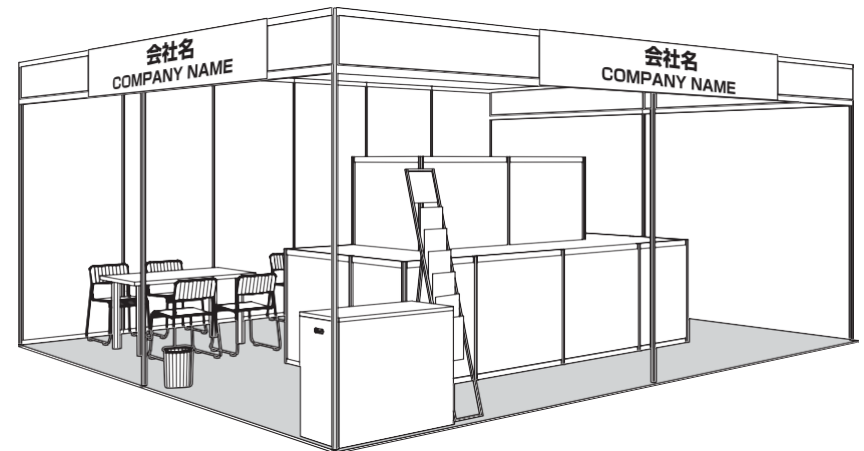

Packaged Booth Rental Fee:

■ Dates: March 13 (Wed) – 15 (Fri), 2024 ■ Venue: INTEX Osaka, Japan ■ Organised by: RX Japan Ltd.

2 booths (6m width x 6m depth = 36sqm)

Booth Type A

	Special Discount Price	Regular Price
Raw space	JPY 1,920,000	JPY 2,000,000
Rental Display	JPY 1,160,000	JPY 1,160,000
Total	JPY 3,080,000	JPY 3,160,000
Total (including 10% tax)	JPY 3,388,000 (USD 25,132)	JPY 3,476,000 (USD 25,785)

Packaged Booth <Booth Type A> Includes:

- Back & Side Walls
- Fascia Board
- Carpet
- 4 Display Tables
- 3 Meeting Tables & 12 Chairs
- 1 Reception Counter & 1 Counter Chair
- 1 Catalogue Stand
- 1 Dustbin
- 4 Plants
- 20 Spotlights (100W)
- 4 Outlets
- Power Supply to 4KW

Booth Type B

	Special Discount Price	Regular Price
Raw space	JPY 1,920,000	JPY 2,000,000
Rental Display	JPY 880,000	JPY 880,000
Total	JPY 2,800,000	JPY 2,880,000
Total (including 10% tax)	JPY 3,080,000 (USD 22,848)	JPY 3,168,000 (USD 23,500)

Packaged Booth <Booth Type B> Includes:

- Back & Side Walls
- Fascia Board
- Carpet
- 3 Display Tables
- 3 Meeting Tables & 12 Chairs
- 1 Reception Counter & 1 Folding Chair
- 1 Catalogue Stand
- 1 Dustbin
- 4 Spotlights (100W)
- 8 Fluorescent Lamps
- 4 Outlets
- Power Supply to 4KW

Note The prices quoted in USD are for your reference only. For your reference only, exchange rate (USD 1 = JPY 135) is as of 2023.02.24.

Corner charge is JPY 50,000 per corner. Exhibitor Directory Listing Fee (JPY 30,000/Company) will be charged. **10% Consumption Tax will be added to the total price.**