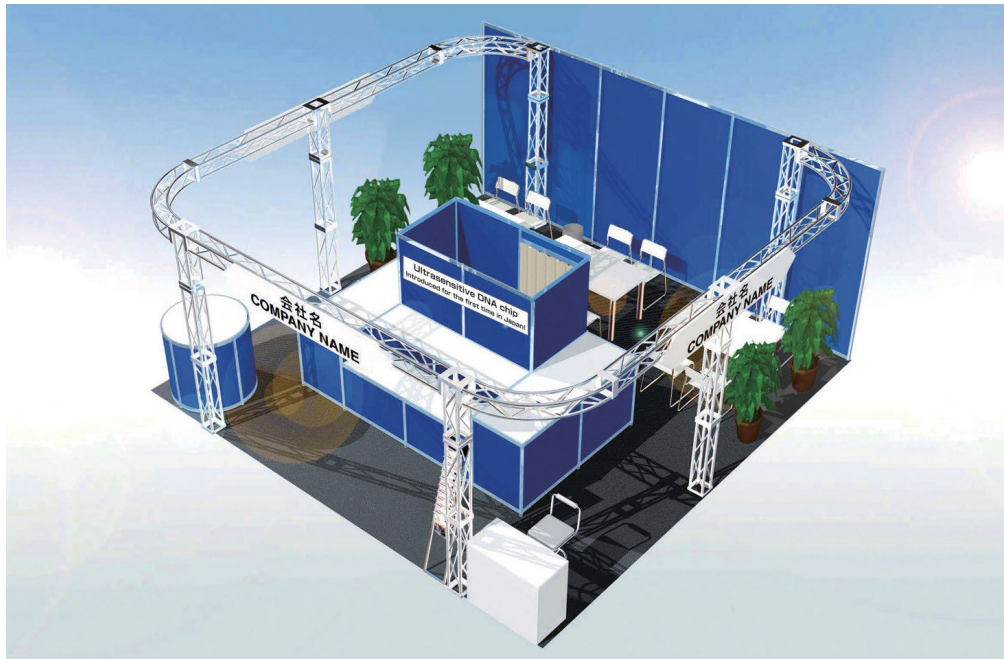

Packaged Booth Rental Fee:

■ Dates: March 13 (Wed) – 15 (Fri), 2024 ■ Venue: INTEX Osaka, Japan ■ Organised by: RX Japan Ltd.

2 booths (6m width x 6m depth = 36sqm)

Booth Type A

	Special Discount Price	Regular Price
Raw space	JPY 1,920,000	JPY 2,000,000
Rental Display	JPY 1,160,000	JPY 1,160,000
Total	JPY 3,080,000	JPY 3,160,000
Total (including 10% tax)	JPY 3,388,000 (USD 25,132)	JPY 3,476,000 (USD 25,785)

Packaged Booth <Booth Type A> Includes:

- Back & Side Walls
- Fascia Board
- Carpet
- 4 Display Tables
- 3 Meeting Tables & 12 Chairs
- 1 Reception Counter & 1 Counter Chair
- 1 Catalogue Stand
- 1 Dustbin
- 4 Plants
- 20 Spotlights (100W)
- 4 Outlets
- Power Supply to 4KW

Booth Type B

	Special Discount Price	Regular Price
Raw space	JPY 1,920,000	JPY 2,000,000
Rental Display	JPY 880,000	JPY 880,000
Total	JPY 2,800,000	JPY 2,880,000
Total (including 10% tax)	JPY 3,080,000 (USD 22,848)	JPY 3,168,000 (USD 23,500)

Packaged Booth <Booth Type B> Includes:

- Back & Side Walls
- Fascia Board
- Carpet
- 3 Display Tables
- 3 Meeting Tables & 12 Chairs
- 1 Reception Counter & 1 Folding Chair
- 1 Catalogue Stand
- 1 Dustbin
- 4 Spotlights (100W)
- 8 Fluorescent Lamps
- 4 Outlets
- Power Supply to 4KW

Note The prices quoted in USD are for your reference only. For your reference only, exchange rate (USD 1 = JPY 135) is as of 2023.02.24.

Corner charge is JPY 50,000 per corner. Exhibitor Directory Listing Fee (JPY 30,000/Company) will be charged. **10% Consumption Tax will be added to the total price.**